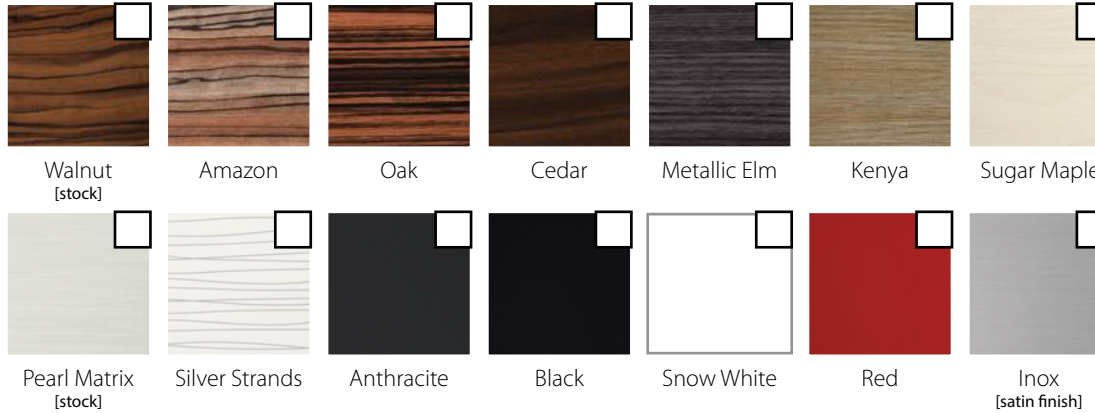

Standard Melamine walls and optional ceiling

Metal Fixtures include hand rail, phone box, hall calls, light fixtures and cab operating panel

Silken Maple Melamine

Accordion Gates bifold and automatic slim doors also available; see brochure for details

Optional Cab Finishes

Luxury MDF high gloss onlay panels

Walnut Luxury MDF

Routed White MDF
walls and optional ceiling

Unfinished Veneer walls and optional ceiling

Cherry Hardwood – Walnut

Raised Hardwood walls and optional ceiling