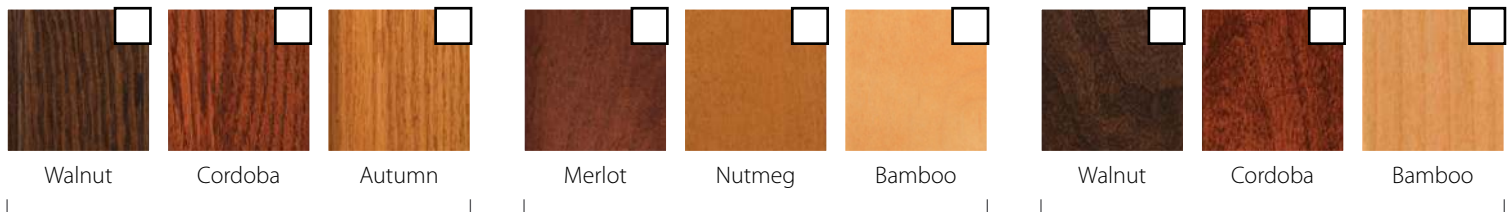

Optional Cab Finishes

Luxury MDF high gloss onlay panels

Walnut Luxury MDF

Routed White MDF
walls and optional ceiling

Unfinished Veneer walls and optional ceiling

Cherry Hardwood – Walnut

Raised Hardwood walls and optional ceiling