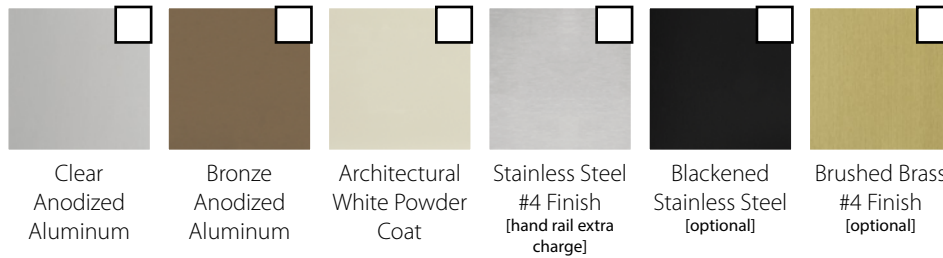

Standard Melamine walls and optional ceiling

Metal Fixtures include hand rail, phone box, hall calls, light fixtures and cab operating panel

Silken Maple Melamine

Accordion Gates bifold and automatic slim doors also available; see brochure for details

Optional Cab Finishes

Luxury MDF high gloss onlay panels

Walnut Luxury MDF

Routed White MDF
walls and optional ceiling

Unfinished Veneer walls and optional ceiling

Cherry Hardwood – Walnut

Raised Hardwood walls and optional ceiling